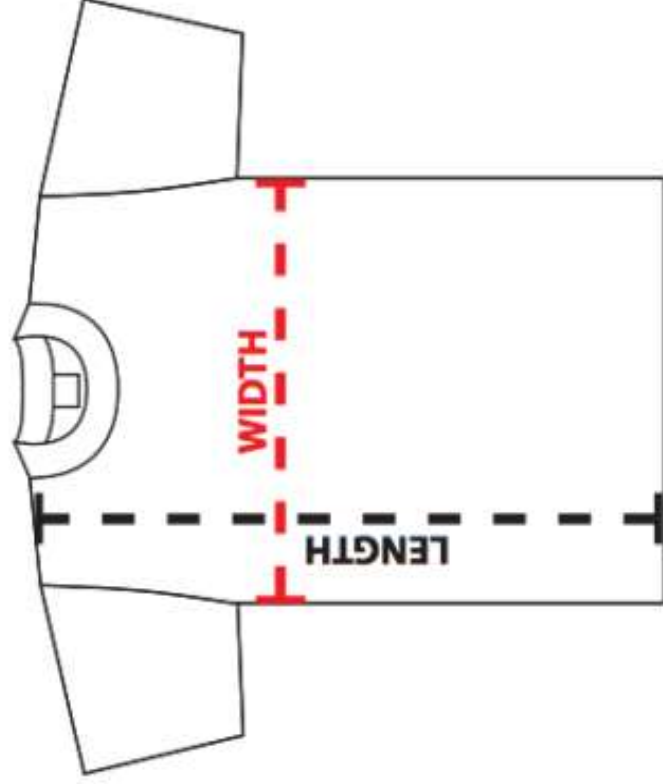

# T-SHIRT SIZING CHART

AGE/ DESCRIPTION	WIDTH (cms)	LENGTH (cms)
7-8 years (S)	Chest 61-64cm	Length 49cm
9-10 years (M)	Chest 67-70cm	Length 54cm
11-12 years (L)	Chest 73-76cm	Length 60cm
12-13 years (XL)	Chest 79-82cm	Length 64cm
Adult Small	Chest 86-93cm	Length 69cm
Adult Medium	Chest 94-101cm	Length 71cm
Adult Large	Chest 102-109cm	Length 72cm
Adult XL	Chest 110-117cm	Length 74cm
Adult XXL	Chest 118-125 cm	Length 75cm

## HOW TO MEASURE

### WIDTH:

Measure under arms around the fullest part of the chest.  
Be sure to keep tape level across back and comfortably loose.

### LENGTH:

Measure from top of shoulder vertically to hemline.