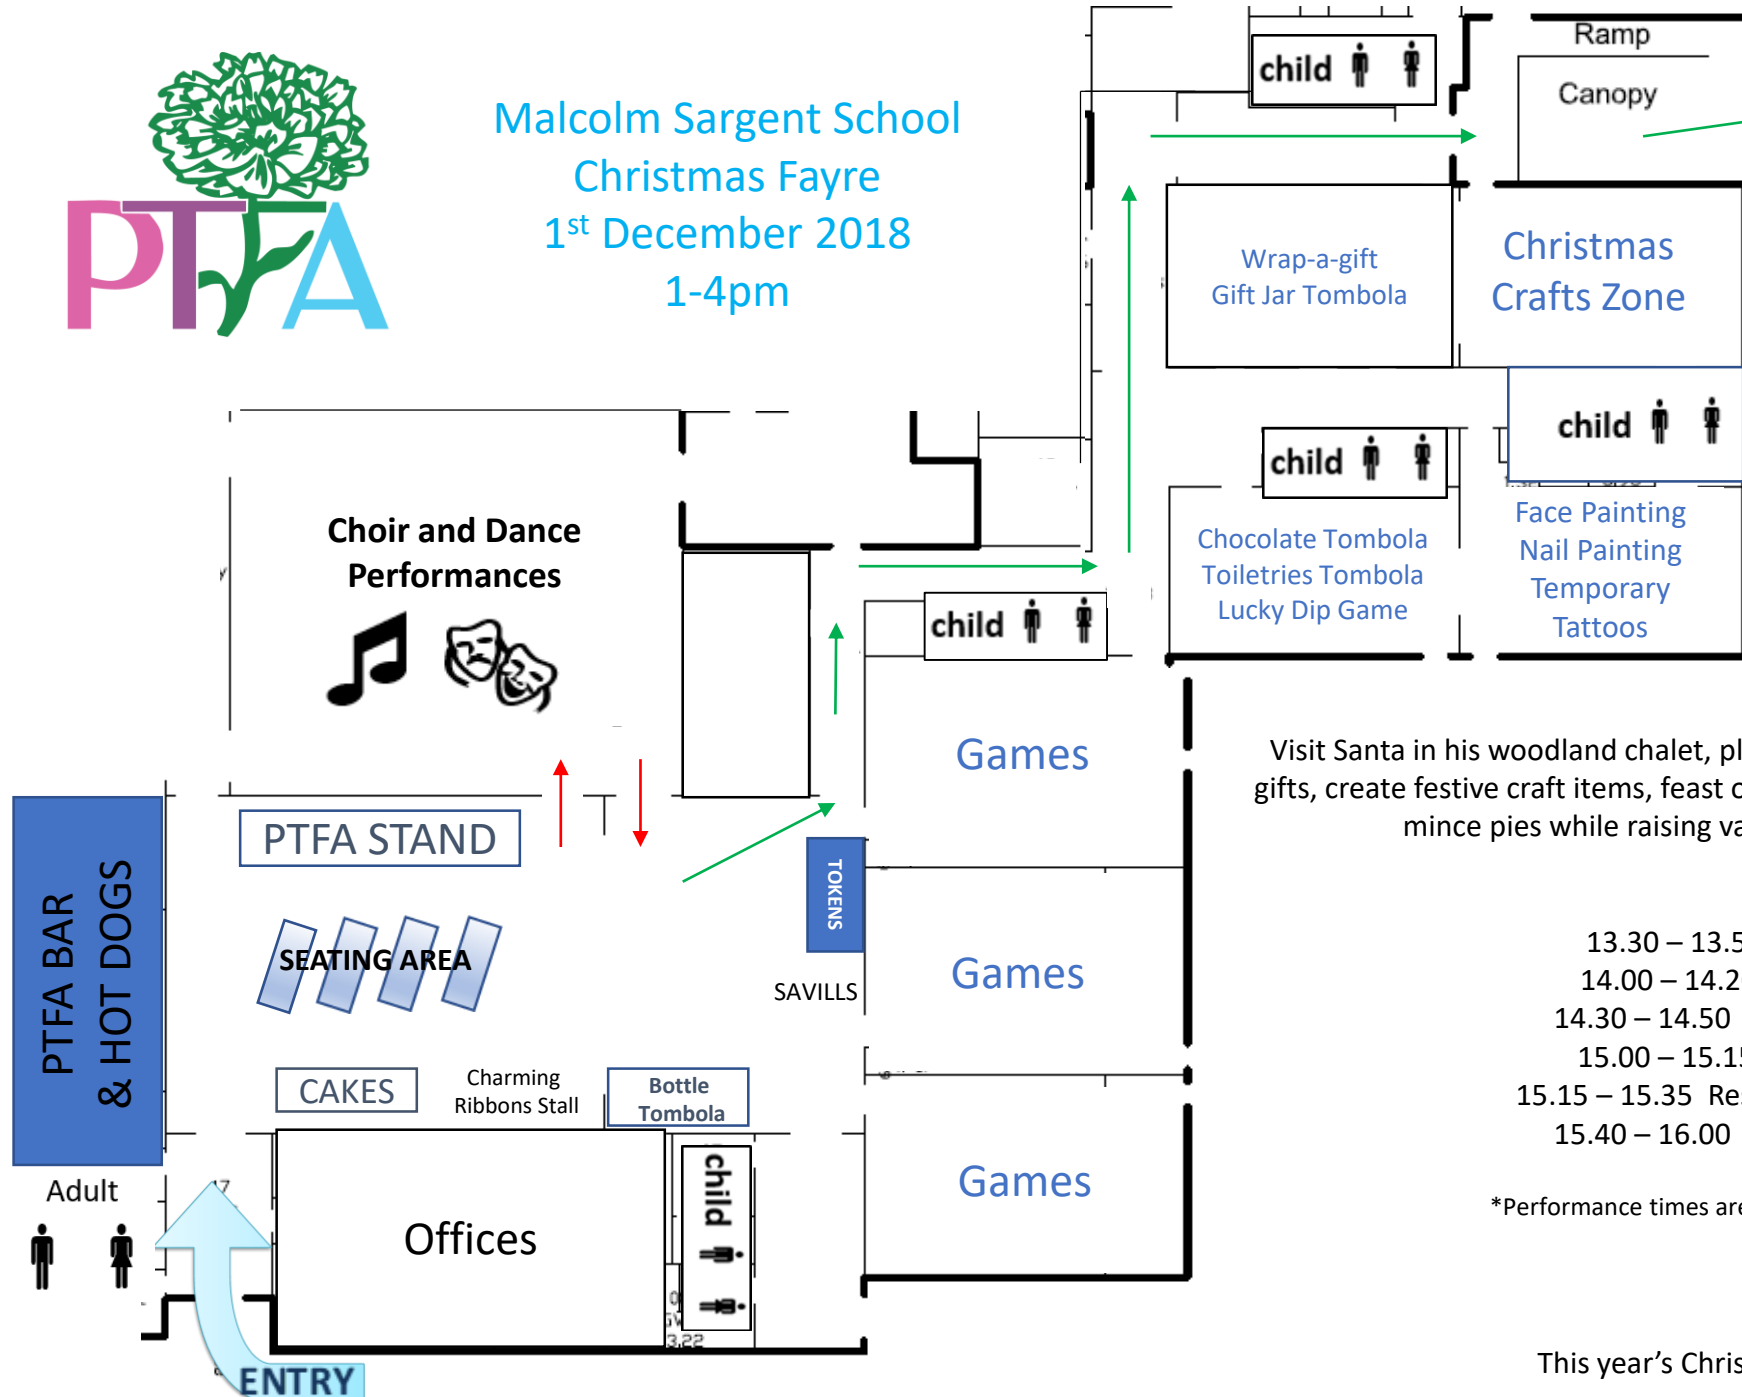

Malcolm Sargent School  
 Christmas Fayre  
 1<sup>st</sup> December 2018  
 1-4pm

**Santa's Grotto  
 In Music  
 Chalet**

*Please book your time-slot to  
 visit Santa at the PTFA stand  
 £3.50 per child*

Visit Santa in his woodland chalet, play fun games & tombolas to win prizes, buy Christmas gifts, create festive craft items, feast on hot dogs & homemade cakes, enjoy mulled wine and mince pies while raising valuable funds to further enhance our school.

**\*Event Schedule:**

- 13.30 – 13.50 Choir Performance (Year 2)
- 14.00 – 14.20 Active Creative Dance Show
- 14.30 – 14.50 Choir Performance (Years 3 & 4)
- 15.00 – 15.15 Country Dance Performance
- 15.15 – 15.35 Results of Christmas Raffle Prize Draw
- 15.40 – 16.00 Choir Performance (Years 5 & 6)