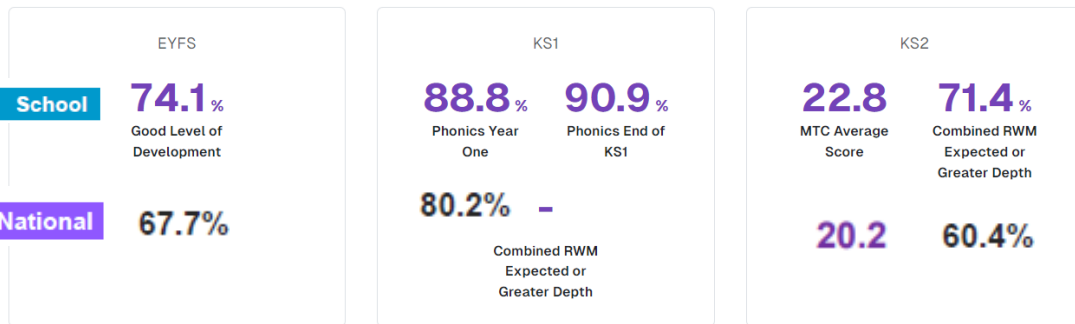

Statutory Attainment Headline Summary

EYFS Profile

Statutory Checks

*2023 National averages- the 2024 National averages will be published in the Autumn term 2024-2025

Expected or Greater Depth

Greater Depth