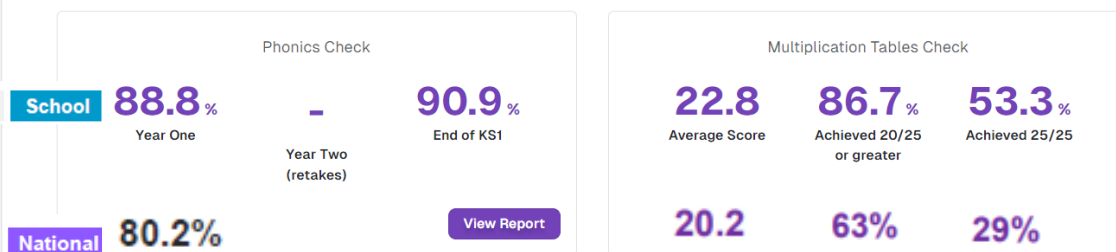

Statutory Attainment Headline Summary

EYFS Profile

Statutory Checks

*2023 National averages- the 2024 National averages will be published in the Autumn term 2024-2025

Expected or Greater Depth

Greater Depth