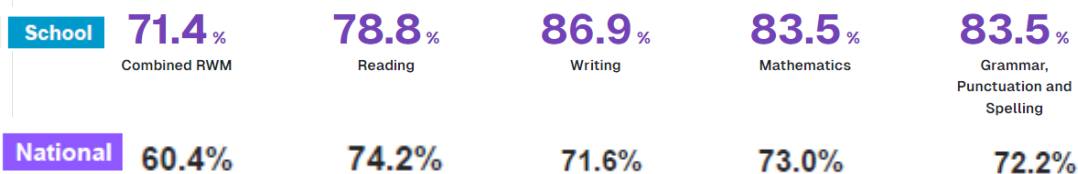

Statutory Attainment Headline Summary

EYFS Profile

Statutory Checks

*2023 National averages- the 2024 National averages will be published in the Autumn term 2024-2025

Expected or Greater Depth

Greater Depth