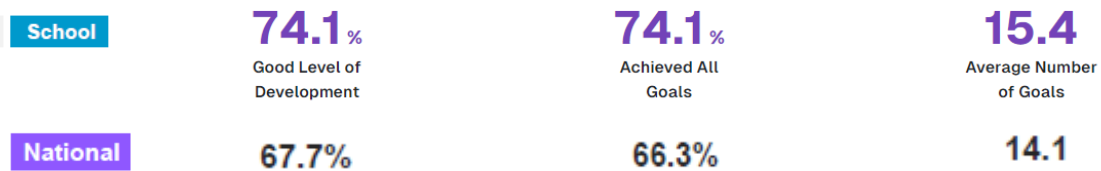

Statutory Attainment Headline Summary

EYFS Profile

Statutory Checks

*2023 National averages- the 2024 National averages will be published in the Autumn term 2024-2025

Expected or Greater Depth

Greater Depth